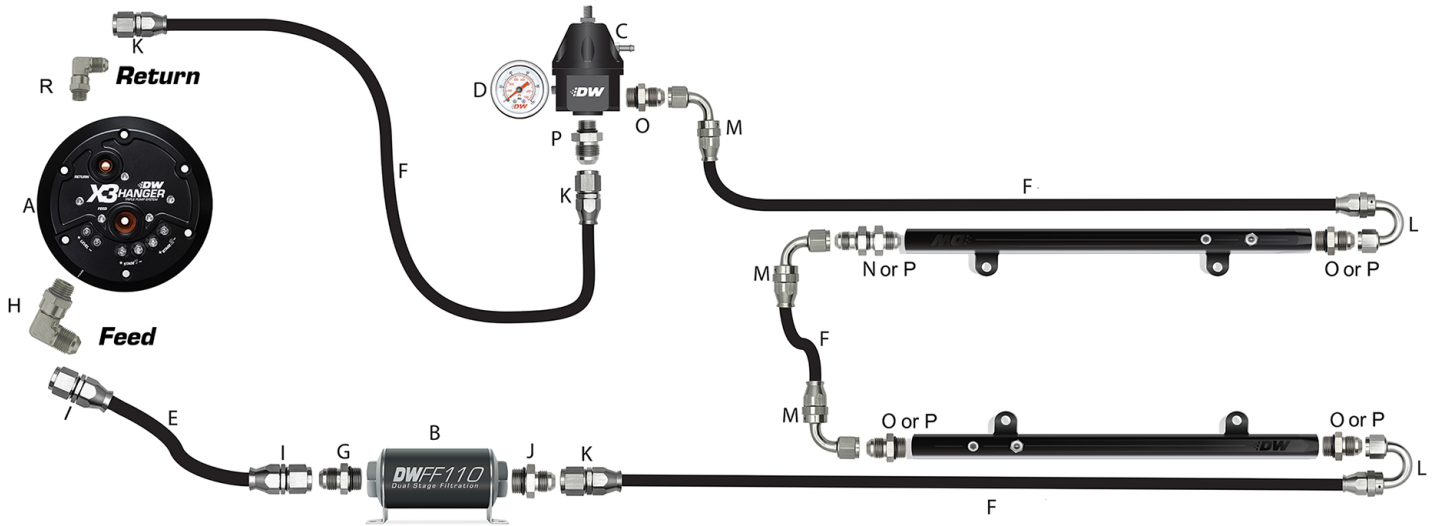

Deatschwerks Ford F-150 Lightning X3 Hanger Plumbing Diagram (CPE #6-621)

Part Number Guide

Fuel System Components

A. 9-xxx-7031	DWX3 Hanger
B. 8-03-110-010K	DWFF110 Fuel Filter
C. 6-1000-FRB	DWR1000 AFPR
D. 6-01-G	Fuel Pressure Gauge

Lines:

E. 6-02-0814-xx	10AN CPE Hose
F. 6-02-0813-xx	8AN CPE Hose

Fittings:

G. 6-02-0403	10AN ORB to -10AN Flare
H. 6-02-0411	8AN ORB to -8AN Flare 90-Degrees
I. 6-02-0809	10AN Straight Hose End CPE
J. 6-02-0406	10AN ORB to -8AN Flare
K. 6-02-0805	8AN Straight Hose End CPE
L. 6-02-0808	8AN 180-Degrees Hose End CPE
M. 6-02-0807	8AN 90-Degrees Hose End CPE
N. 6-02-0709	8AN Flare to -8AN Flare Bulkhead Adapter
O. 6-02-0402	8AN ORB to -8AN Flare
P. 6-02-0405	6AN ORB to -8AN Flare
R. 6-02-0412	8AN ORB to -8AN Flare 90-Degrees

WWW.DEATSCHWERKS.COM
 415 E. Hill Street, Oklahoma City, OK 73105
 (405) 217-0701 Toll Free (800) 419-6023

Deatschwerks Ford F-150 Lightning X3 Hanger Plumbing Diagram (PTFE #6-622)

Part Number Guide

Fuel System Components

A. 9-xxx-7031	DWX3 Hanger
B. 8-03-110-010K	DWFF110 Fuel Filter
C. 6-1000-FRB	DWR1000 AFPR
D. 6-01-G	Fuel Pressure Gauge

Lines:

E. 6-02-0866-3	10AN PTFE Hose
F. 6-02-0865-20	8AN PTFE Hose

Fittings:

G. 6-02-0403	10AN ORB to -10AN Flare
H. 6-02-0411	8AN ORB to -8AN Flare 90-Degrees
I. 6-02-0858	10AN Straight Hose End PTFE
J. 6-02-0406	10AN ORB to -8AN Flare
K. 6-02-0854	8AN Straight Hose End PTFE
L. 6-02-0857	8AN 180-Degrees Hose End PTFE
M. 6-02-0856	8AN 90-Degrees Hose End PTFE
N. 6-02-0709	8AN Flare to -8AN Flare Bulkhead Adapter
O. 6-02-0402	8AN ORB to -8AN Flare
P. 6-02-0405	6AN ORB to -8AN Flare
R. 6-02-0412	8AN ORB to -8AN Flare 90-Degrees