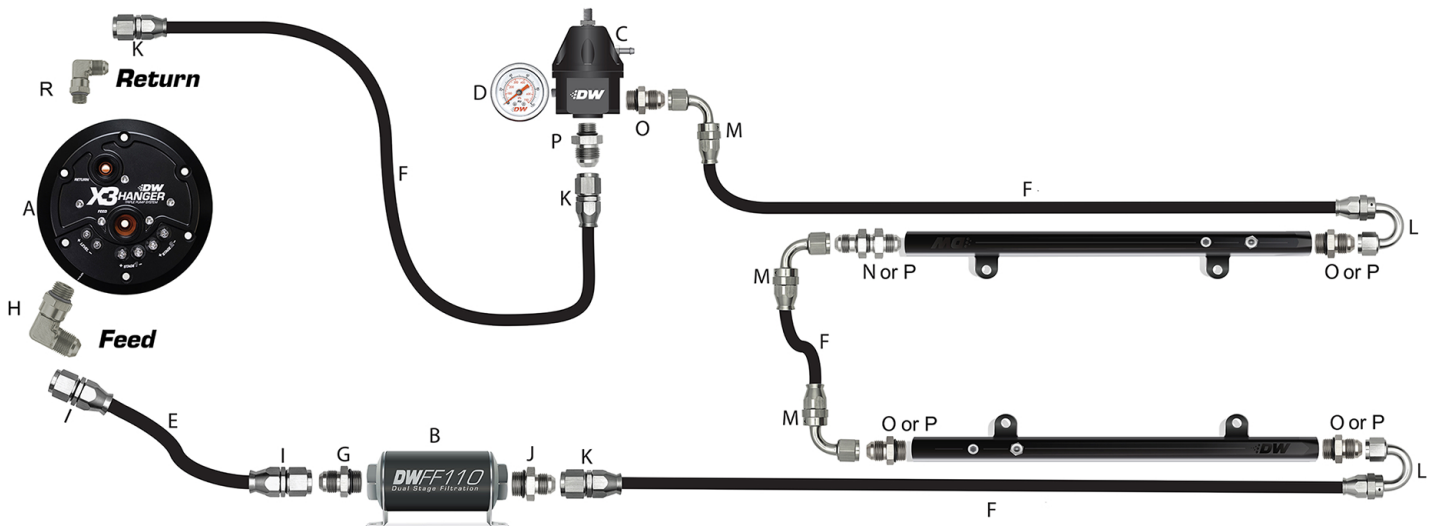

Deatschwerks Ford F-150 Lightning X3 Hanger Plumbing Diagram (CPE #6-621)

Part Number Guide

Fuel System Components

A. 9-xxx-7031	DWX3 Hanger
B. 8-03-110-010K	DWFF110 Fuel Filter
C. 6-1000-FRB	DWR1000 AFPR
D. 6-01-G	Fuel Pressure Gauge

Lines:

E. 6-02-0814-xx	10AN CPE Hose
F. 6-02-0813-xx	8AN CPE Hose

Fittings:

G. 6-02-0403	10AN ORB to -10AN Flare
H. 6-02-0411	8AN ORB to -8AN Flare 90-Degrees
I. 6-02-0809	10AN Straight Hose End CPE
J. 6-02-0406	10AN ORB to -8AN Flare
K. 6-02-0805	8AN Straight Hose End CPE
L. 6-02-0808	8AN 180-Degrees Hose End CPE
M. 6-02-0807	8AN 90-Degrees Hose End CPE
N. 6-02-0709	8AN Flare to -8AN Flare Bulkhead Adapter
O. 6-02-0402	8AN ORB to -8AN Flare
P. 6-02-0405	6AN ORB to -8AN Flare
R. 6-02-0412	8AN ORB to -8AN Flare 90-Degrees

WWW.DEATSCHWERKS.COM
 415 E. Hill Street, Oklahoma City, OK 73105
 (405) 217-0701 Toll Free (800) 419-6023

Deatschwerks Ford F-150 Lightning X3 Hanger Plumbing Diagram (PTFE #6-622)

Part Number Guide

Fuel System Components

A. 9-xxx-7031	DWX3 Hanger
B. 8-03-110-010K	DWFF110 Fuel Filter
C. 6-1000-FRB	DWR1000 AFPR
D. 6-01-G	Fuel Pressure Gauge

Lines:

E. 6-02-0866-3	10AN PTFE Hose
F. 6-02-0865-20	8AN PTFE Hose

Fittings:

G. 6-02-0403	10AN ORB to -10AN Flare
H. 6-02-0411	8AN ORB to -8AN Flare 90-Degrees
I. 6-02-0858	10AN Straight Hose End PTFE
J. 6-02-0406	10AN ORB to -8AN Flare
K. 6-02-0854	8AN Straight Hose End PTFE
L. 6-02-0857	8AN 180-Degrees Hose End PTFE
M. 6-02-0856	8AN 90-Degrees Hose End PTFE
N. 6-02-0709	8AN Flare to -8AN Flare Bulkhead Adapter
O. 6-02-0402	8AN ORB to -8AN Flare
P. 6-02-0405	6AN ORB to -8AN Flare
R. 6-02-0412	8AN ORB to -8AN Flare 90-Degrees