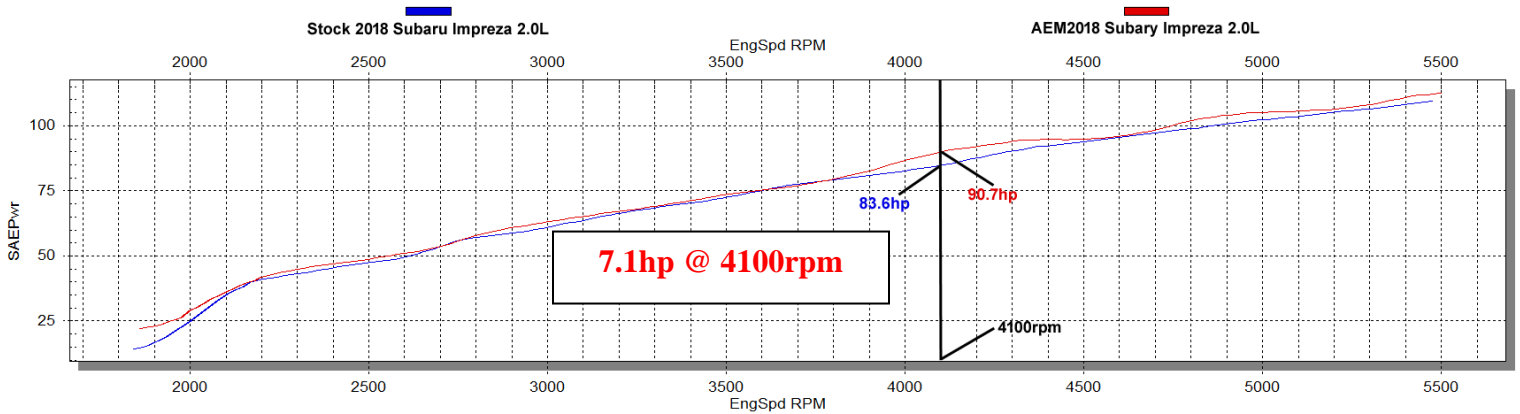

Data Group 1

Run Title: Stock 2018 Subaru Impreza 2.0L
Run Notes: Baseline stock run. 3rd gear run. 4305 miles.
Run Date: 6-27-2018

Run Title: AEM 2018 Subaru Impreza 2.0L
Run Notes: AEM intake kit #AEM-21-846C installed. 4305 miles.
Run Date: 6-27-2018