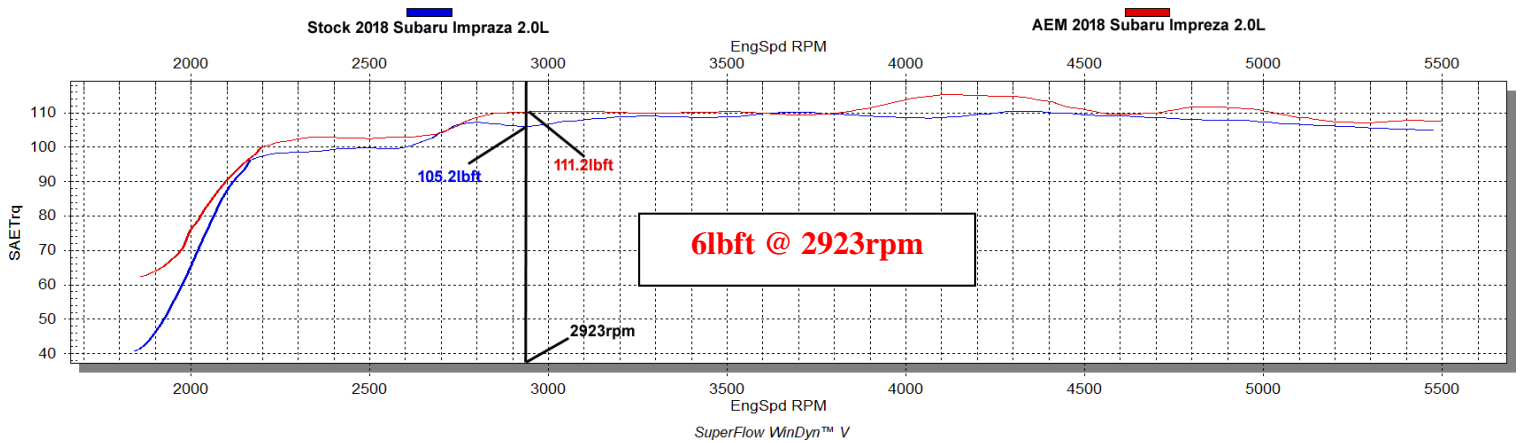

Data Group 1

Run Title: Stock 2018 Subaru Impreza 2.0L
Run Notes: Baseline stock run. 3rd gear run. 4305 miles.
Run Date: 6-27-2018

Run Title: AEM 2018 Subaru Impreza 2.0L
Run Notes: AEM intake kit #AEM-21-846C installed. 4305 miles.
Run Date: 6-27-2018

Horsepower gains based on specific or similar vehicle dynamometer test. Results will vary. For more information, lookup vehicle and/or testing protocols at www.AEMINTAKES.com