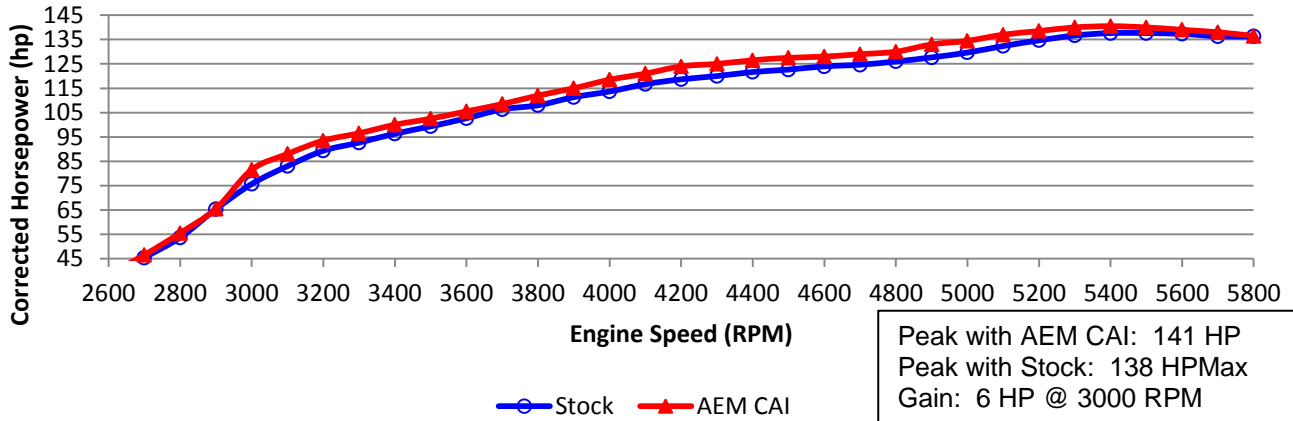

**2013 Dodge Dart Rallye 1.4L Turbo
Corrected Horsepower (hp) vs. Engine Speed (RPM)**

Corrected Torque (ft-lbs) vs. Engine Speed (RPM)

Run Title: Stock Stock 2013 Dodge Dart Rallye 1.4L Turbo
Run Notes: Average baseline runs. 4117 miles. 3rd gear runs
Run Date: 07/25/13
Stock: 71°F, 29.98 in-Hg, SAE: 0.99, Relative Humidity: 76 %

Run Title: AEM 2013 Dodge Dart Rallye 1.4L Turbo
Run Notes: Average AEM intake kit installed runs. 4117 miles. 3rd gear runs
Run Date: 07/25/13
AEM: 73°F, 29.98 in-Hg, SAE: 0.99, Relative Humidity: 76 %

Filter and vehicle specific data shown, results may vary for other models.