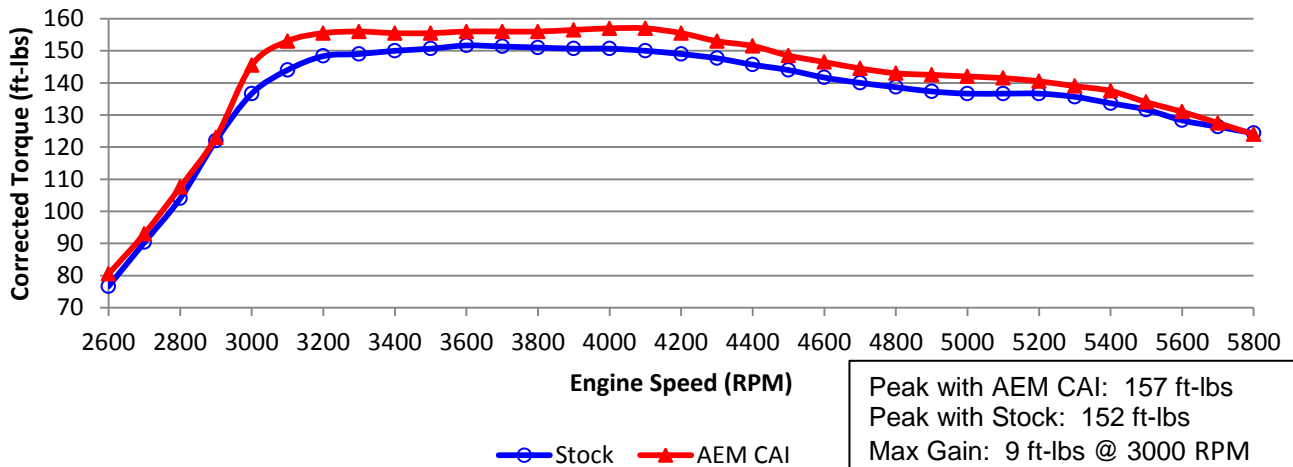

**2013 Dodge Dart Rallye 1.4L Turbo
Corrected Horsepower (hp) vs. Engine Speed (RPM)**

Corrected Torque (ft-lbs) vs. Engine Speed (RPM)

Run Title: Stock Stock 2013 Dodge Dart Rallye 1.4L Turbo
Run Notes: Average baseline runs. 4117 miles. 3rd gear runs
Run Date: 07/25/13
Stock: 71°F, 29.98 in-Hg, SAE: 0.99, Relative Humidity: 76 %

Run Title: AEM 2013 Dodge Dart Rallye 1.4L Turbo
Run Notes: Average AEM intake kit installed runs. 4117 miles. 3rd gear runs
Run Date: 07/25/13
AEM: 73°F, 29.98 in-Hg, SAE: 0.99, Relative Humidity: 76 %

Filter and vehicle specific data shown, results may vary for other models.