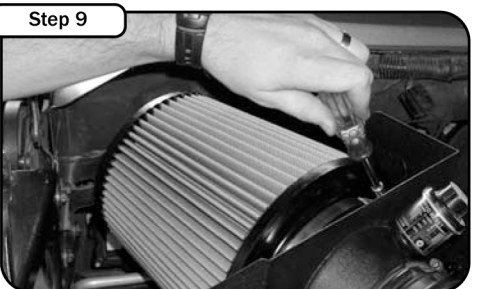

Complete kit components

Complete stock intake.

With 5/16" nut driver, loosen the two clamps on the OE intake tube and remove.

Release the 4 clips holding in upper OE air box and remove. (Remove filter minder and grommet from air box and set aside for later install)

Carefully grab and pull out OE air box from vehicle.

Remove the three (3) OE rubber mounts from OE air box.

Re-install the rubber mounts to new housing. Also re-install the filter minder w/grommet from step 4 to new housing.

Install new housing into vehicle to OE position. Install 3/4" trim seal to housing.

Install air filter into housing. Tighten clamp with 5/16" nut driver.

Place clamps and couplers provided onto new tube. (4 -1/2" coupler at filter side and 4" high temp at turbo side)