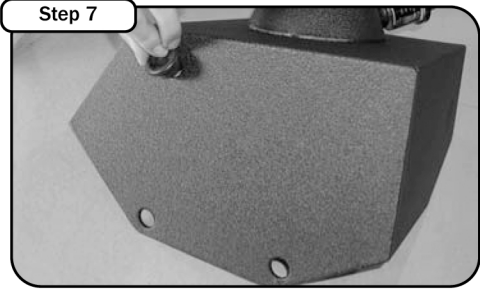

Complete kit components

Complete stock intake.

With 5/16" nut driver, loosen the two clamps on the OE intake tube and remove.

Release the 4 clips holding in upper OE air box and remove. (Remove filter minder and grommet from air box and set aside for later install)

Carefully grab and pull out OE air box from vehicle.

Remove the three (3) OE rubber mounts from OE air box.

Re-install the rubber mounts to new housing. Also re-install the filter minder w/grommet from step 4 to new housing.

Install new housing into vehicle to OE position. Install 3/4" trim seal to housing.

Install air filter into housing. Tighten clamp with 5/16" nut driver.

Place clamps and couplers provided onto new tube. (4 -1/2" coupler at filter side and 4" high temp at turbo side)