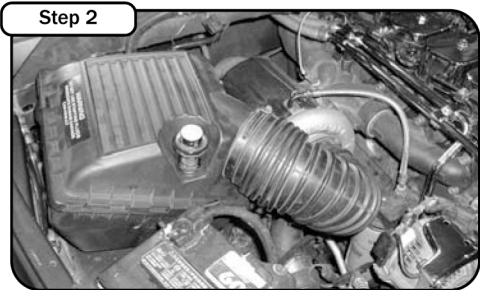

P.O. Box 1719
 Corona, CA 92879
 Support: 951-493-7100
 aFepower.com

Intake Kit Installation Instructions: 1994-2002 Dodge Ram Cummins L6-5.9L (td) Stage 2

Kit Part #	54/75-10073		Tools Required:	Part List:
Make:	Dodge		5/16" nut driver	1 Air filter (<i>Pro-5R</i> ™ 24-91002 or <i>Pro-GUARD 7</i> ™ 72-90010)
Model	Year	Engine	Medium flat head screwdriver	1 Housing
Ram 2500	'94- '02	L6-5.9L (td)		1 Tube, rotomold
Ram 3500	'94- '02	L6-5.9L (td)		1 Coupler, straight 4-1/2" x 2-1/2"
				1 Coupler, high temp 4" x 2-1/2"
				2 Clamp, #072
				2 Clamp, #064
				1 3/4" trim seal @ 34"L

Complete kit components

Complete stock intake.

With 5/16" nut driver, loosen the two clamps on the OE intake tube and remove.

Release the 4 clips holding in upper OE air box and remove. (Remove filter minder and grommet from air box and set aside for later install)

Install new housing into vehicle to OE position. Install 3/4" trim seal to housing.

Install air filter into housing. Tighten clamp with 5/16" nut driver.

Place clamps and couplers provided onto new tube. (4 -1/2" coupler at filter side and 4" high temp at turbo side)