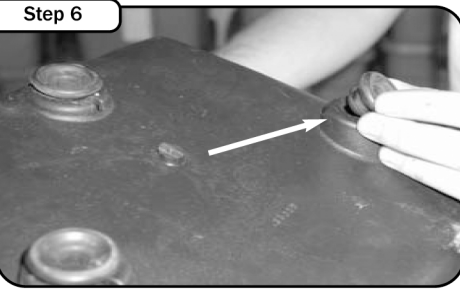

Complete kit components

Complete stock intake.

With 5/16" nut driver, loosen the two clamps on the OE intake tube and remove.

Release the 4 clips holding in upper OE air box and remove. (Remove filter minder and grommet from air box and set aside for later install)

Carefully grab and pull out OE air box from vehicle.

Remove the three (3) OE rubber mounts from OE air box.

Re-install the rubber mounts to new housing. Also re-install the filter minder w/grommet from step 4 to new housing.

Install new housing into vehicle to OE position. Install 3/4" trim seal to housing.

Install air filter into housing. Tighten clamp with 5/16" nut driver.

Place clamps and couplers provided onto new tube. (4 -1/2" coupler at filter side and 4" high temp at turbo side)