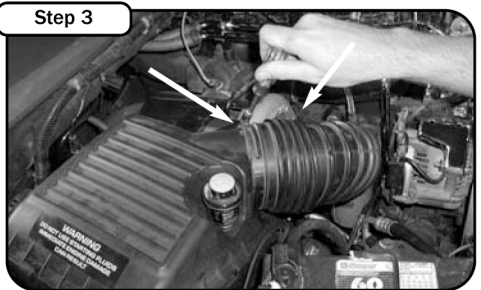

P.O. Box 1719
 Corona, CA 92879
 Support: 951-493-7100
 aFepower.com

Intake Kit Installation Instructions: 1994-2002 Dodge Ram Cummins L6-5.9L (td) Stage 2

Kit Part #	54/75-10073		Tools Required:	Part List:
Make:	Dodge		5/16" nut driver	1 Air filter (<i>Pro-5R</i> ™ 24-91002 or <i>Pro-GUARD 7</i> ™ 72-90010)
Model	Year	Engine	Medium flat head screwdriver	1 Housing
Ram 2500	'94- '02	L6-5.9L (td)		1 Tube, rotomold
Ram 3500	'94- '02	L6-5.9L (td)		1 Coupler, straight 4-1/2" x 2-1/2"
				1 Coupler, high temp 4" x 2-1/2"
				2 Clamp, #072
				2 Clamp, #064
				1 3/4" trim seal @ 34"L

Complete kit components

Complete stock intake.

With 5/16" nut driver, loosen the two clamps on the OE intake tube and remove.

Release the 4 clips holding in upper OE air box and remove. (Remove filter minder and grommet from air box and set aside for later install)

Install new housing into vehicle to OE position. Install 3/4" trim seal to housing.

Install air filter into housing. Tighten clamp with 5/16" nut driver.

Place clamps and couplers provided onto new tube. (4 -1/2" coupler at filter side and 4" high temp at turbo side)